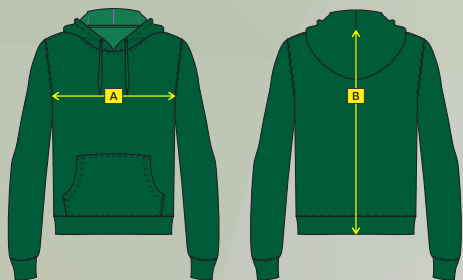

HOODIE w/ KANGAROO POCKET

SIZE	HALF CHEST UNDER ARM (CM) (A)	CENTRE BACK LENGTH (CM) (B)	
		STANDARD	TALL
6C	44	46.5	N/A
8C	46	50.5	N/A
10C	48	54.5	N/A
12C	50.5	58.5	N/A
XS	53.3	61	75
S	55.8	63	75
M	58.3	65	75
L	60.8	67	77
XL	63.3	69	79
2XL	65.8	71	81
3XL	68.3	73	83
4XL	70.8	75	85

PBW uniforms are designed to give a modern, comfortable fit. The sizes given are used as a guideline during manufacture - slight variations may occur.

Note 1 : Measurements are of actual garments - NOT body measurements

FLEECE

ADULT MALE / UNISEX STANDARD LENGTH - 7021 - V11-NS
 ADULT MALE / UNISEX TALL LENGTH - 7021-TALL-V1-NS
 YOUTH - 7021C-V11-NS

SUBLIMATED FLEECE

ADULT MALE / UNISEX STANDARD LENGTH - 7025-V3
 ADULT MALE / UNISEX TALL LENGTH - 7025-TALL-V1
 YOUTH - 7025C-V2

A : Width (cm) when measured on a flat surface of the front of the garment from left front side seam to right front side seam

B : Length (cm) of garment when measured on a flat surface